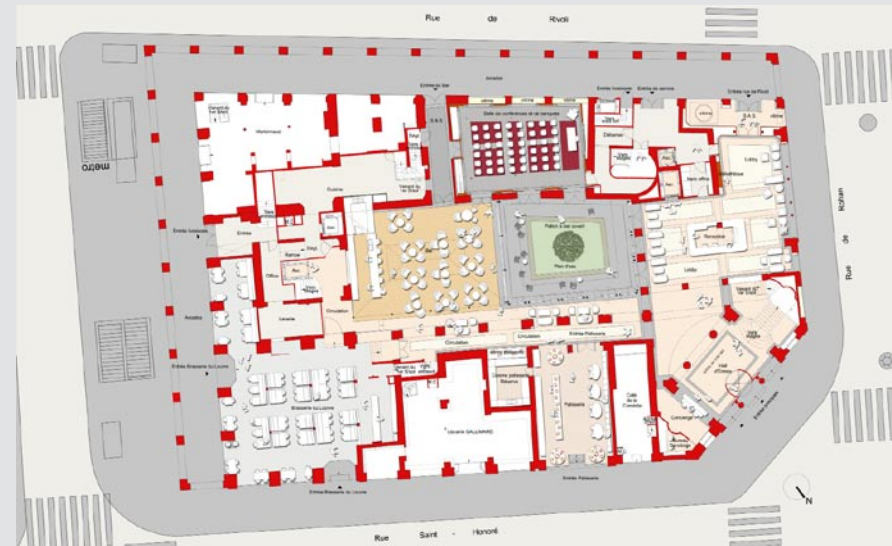

PROGRAMME
Invited competition, Project selected. Design concept for the refurbishing
and renovation of Hotel du Louvre

SITE AREA :
11 500 m²

DATE :
2012

HOTEL DU LOUVRE - PARIS